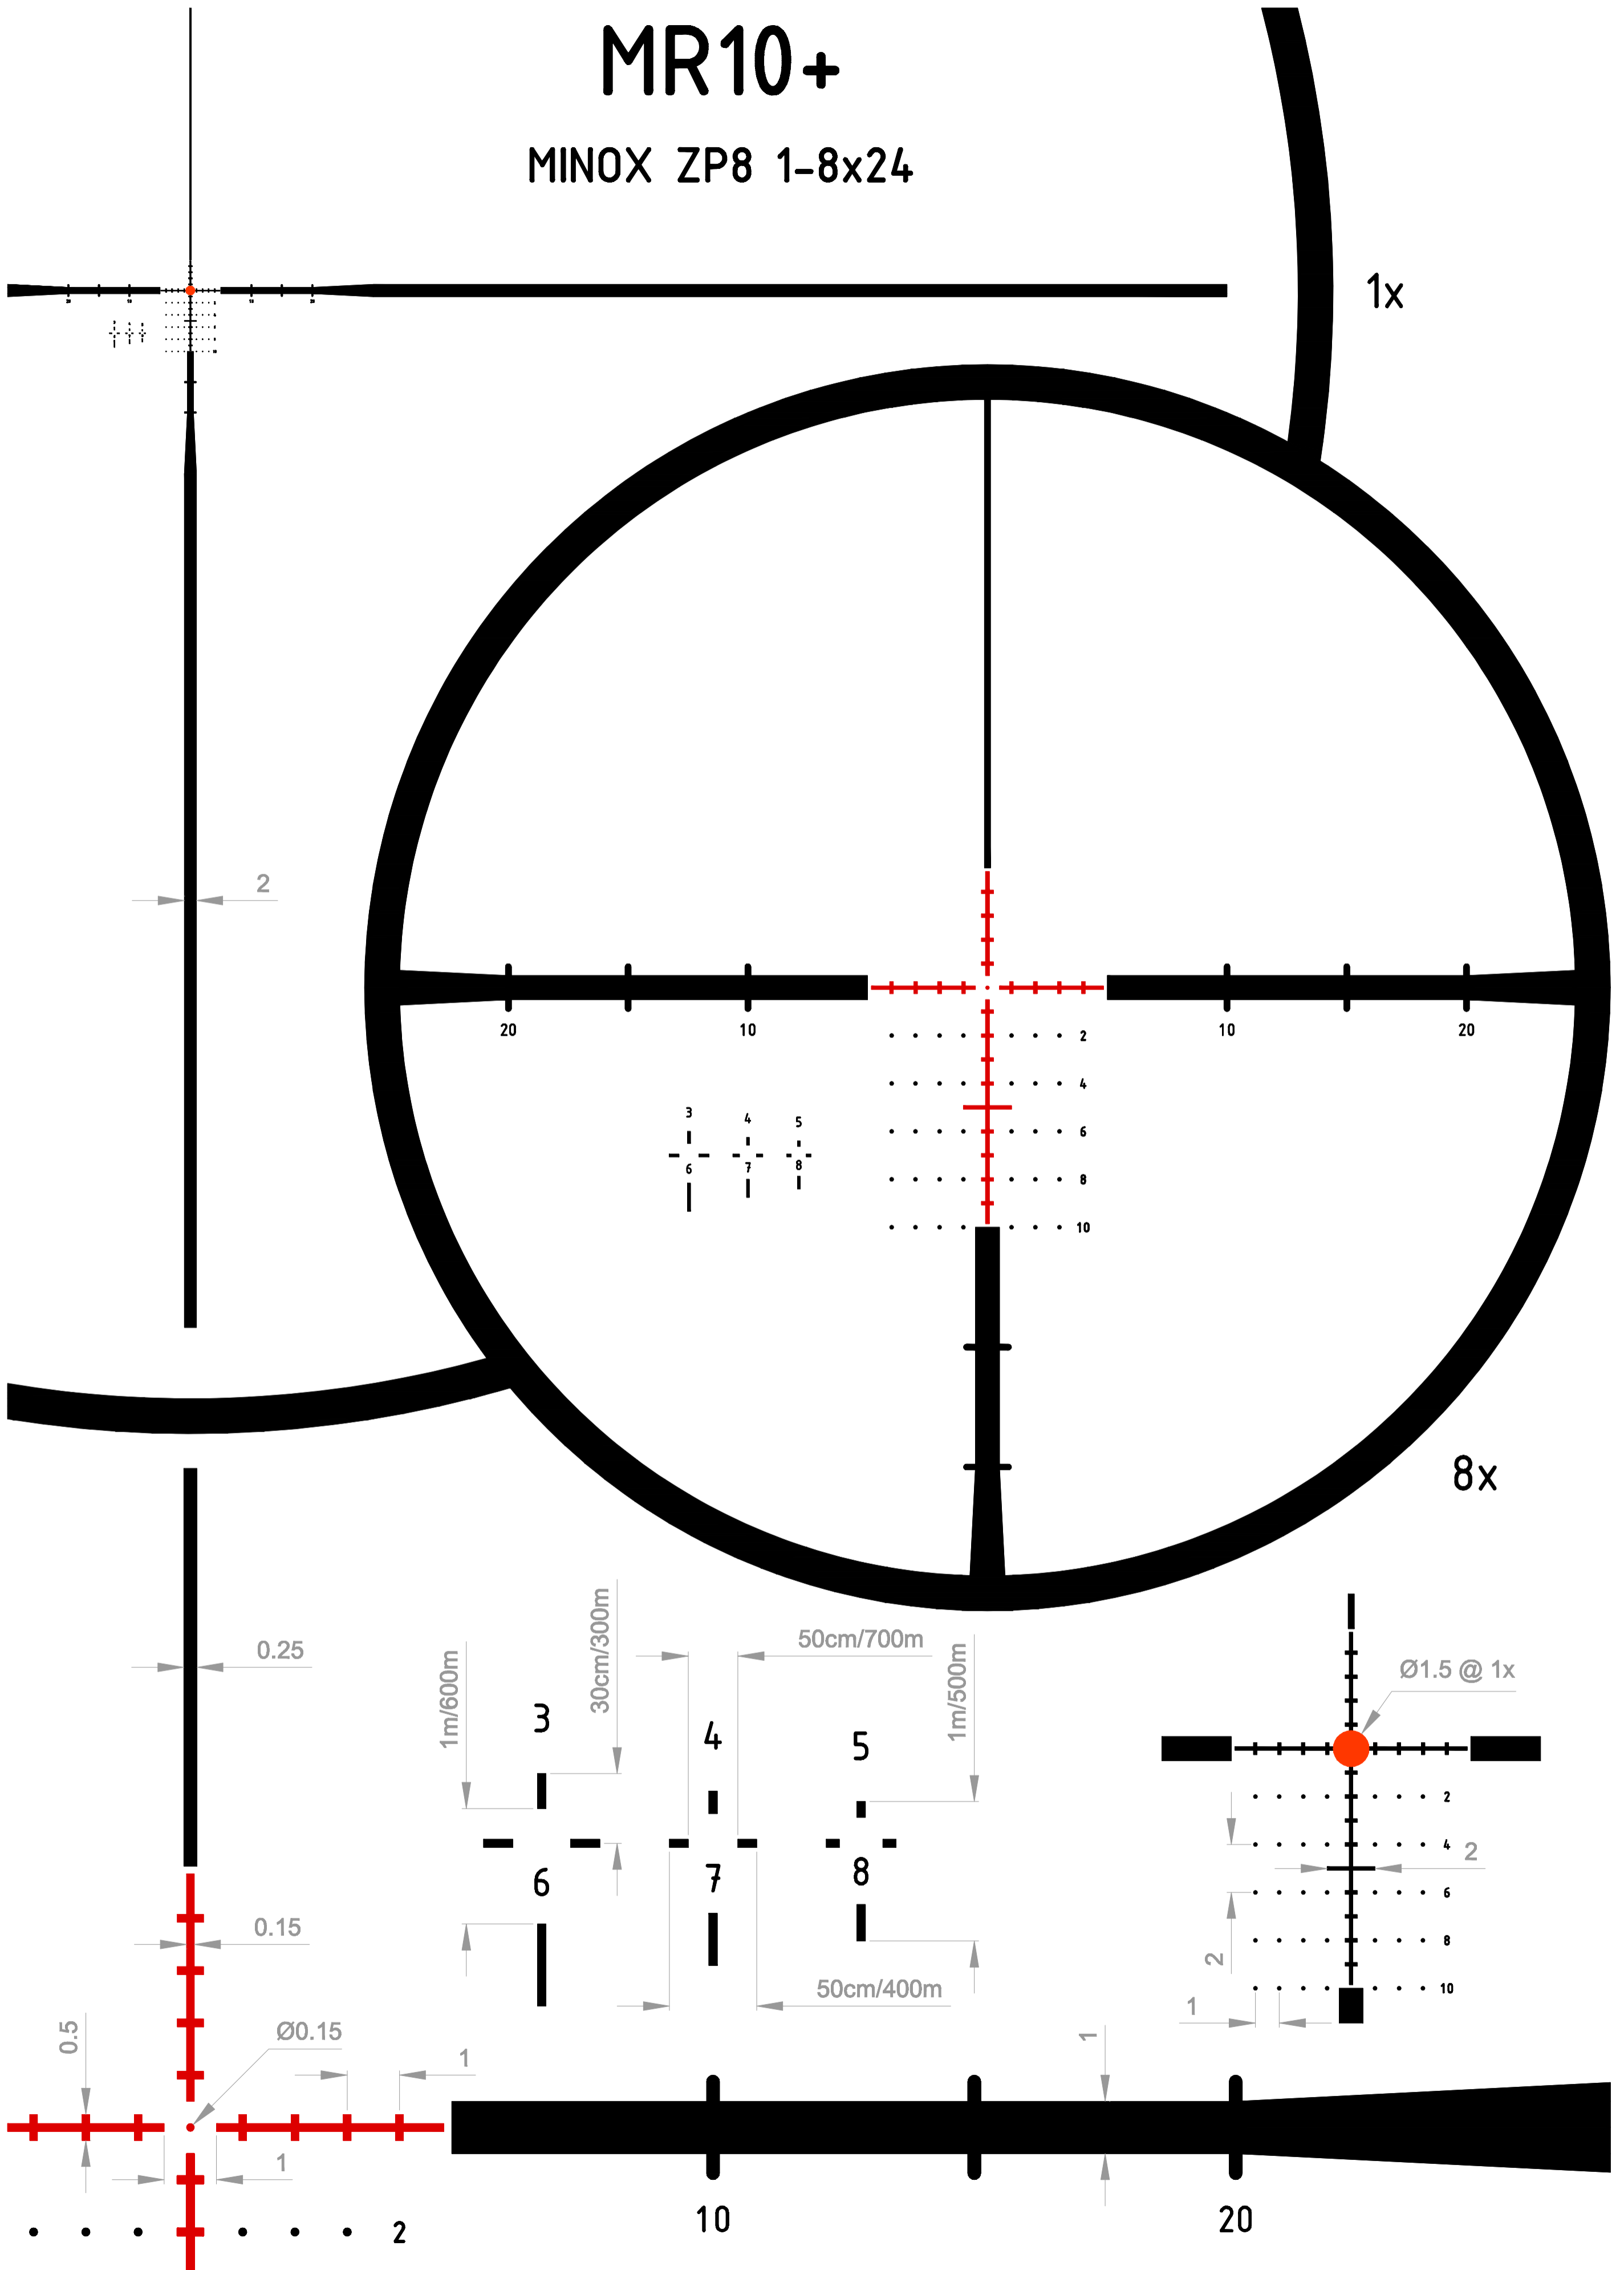

MR10+

MINOX ZP8 1-8x24

alle Maße in mrad - all dimensions in mrad - 1 mrad = 10cm/100m