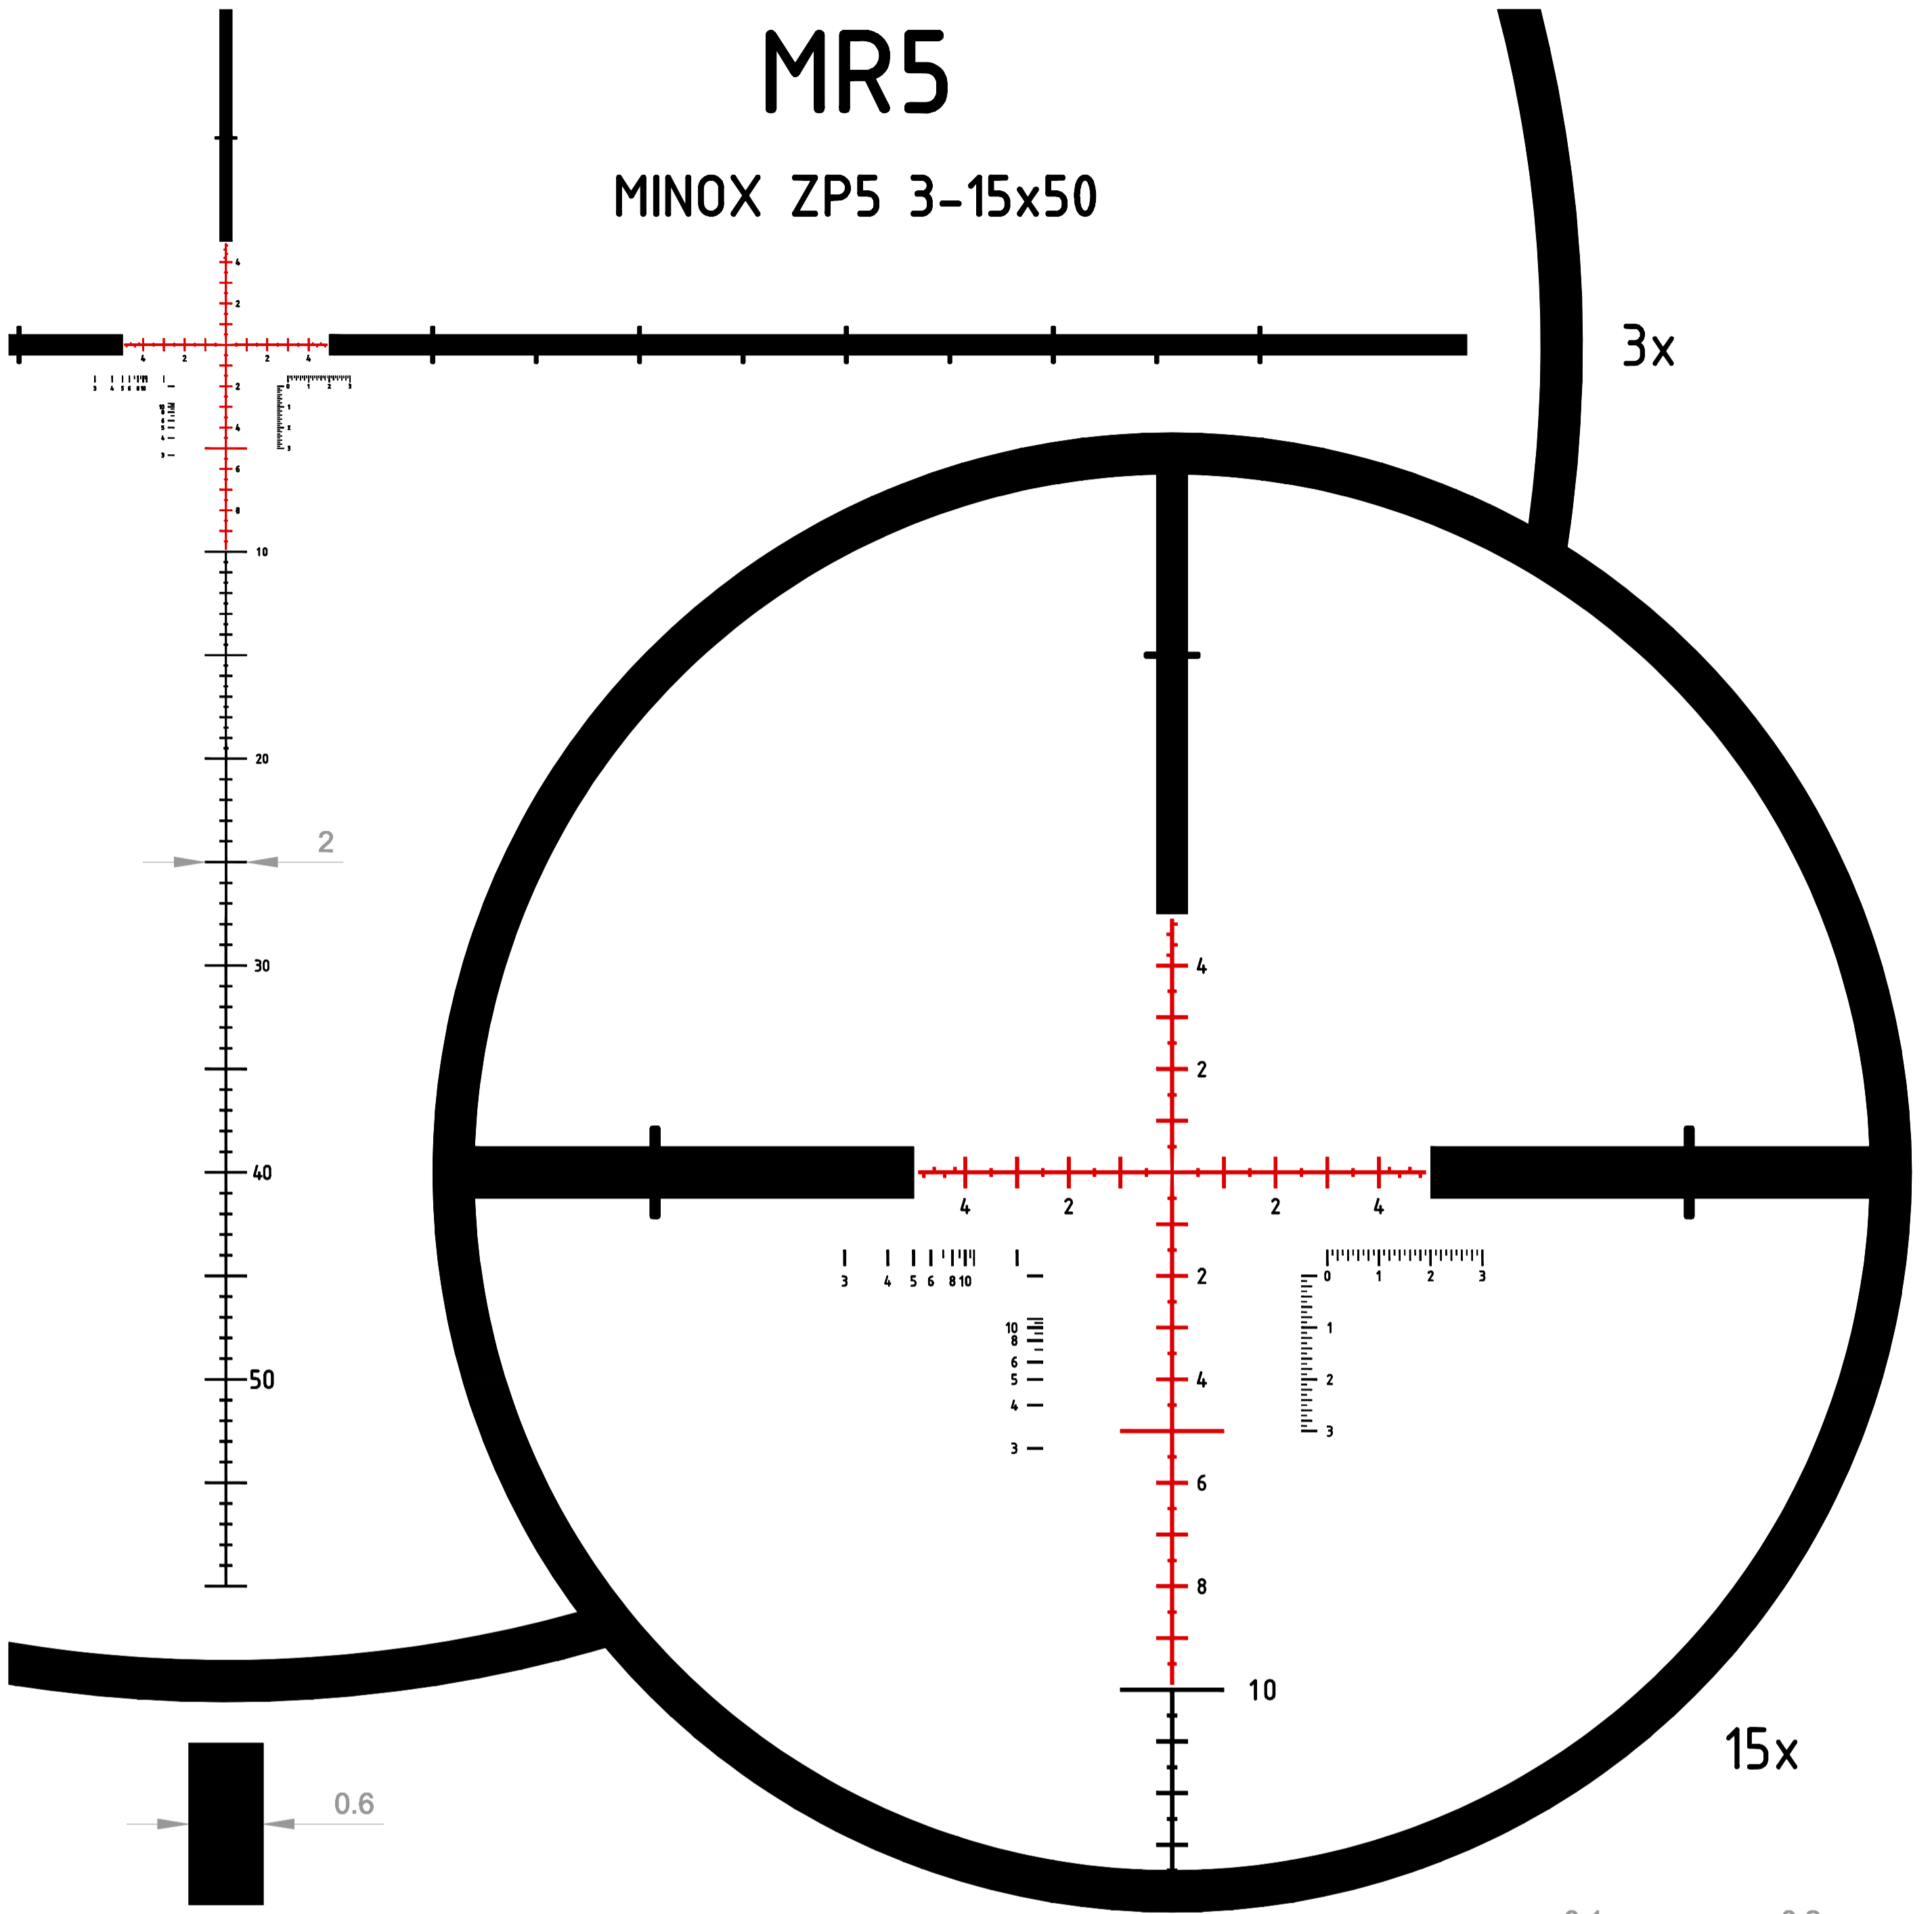

MR5

MINOX ZP5 3-15x50

alle Maße in mrad - all dimensions in mrad - 1 mrad = 10cm/100m