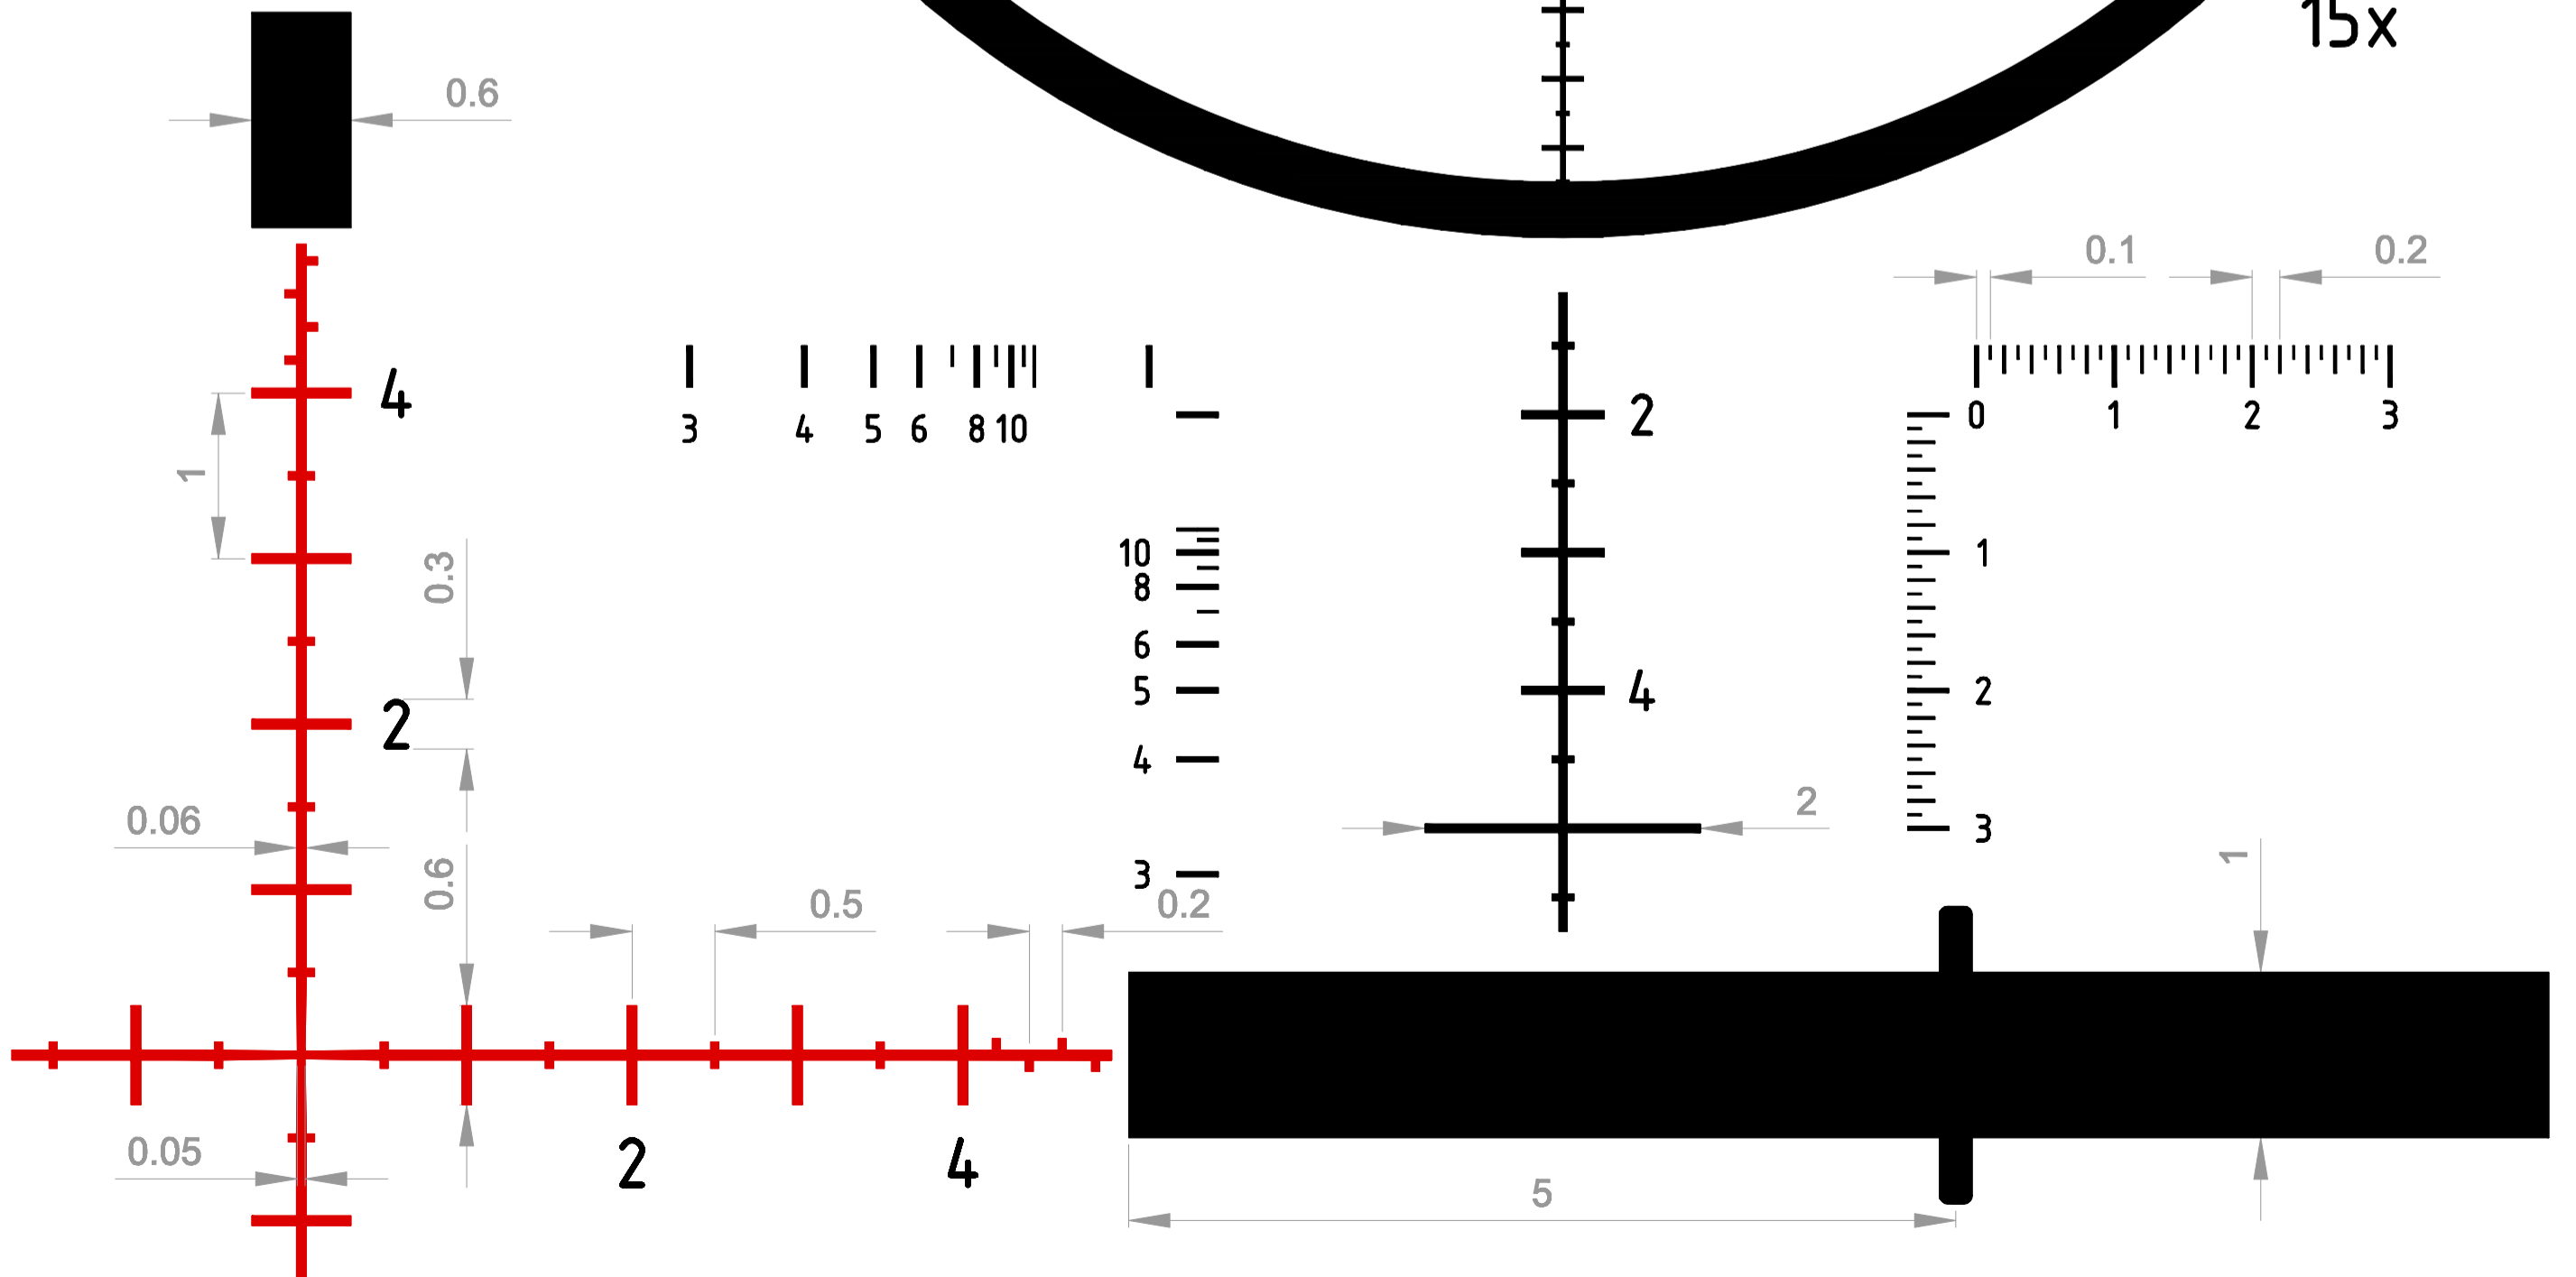

MR5

MINOX ZP5 3-15x50

alle Maße in mrad - all dimensions in mrad - 1 mrad = 10cm/100m