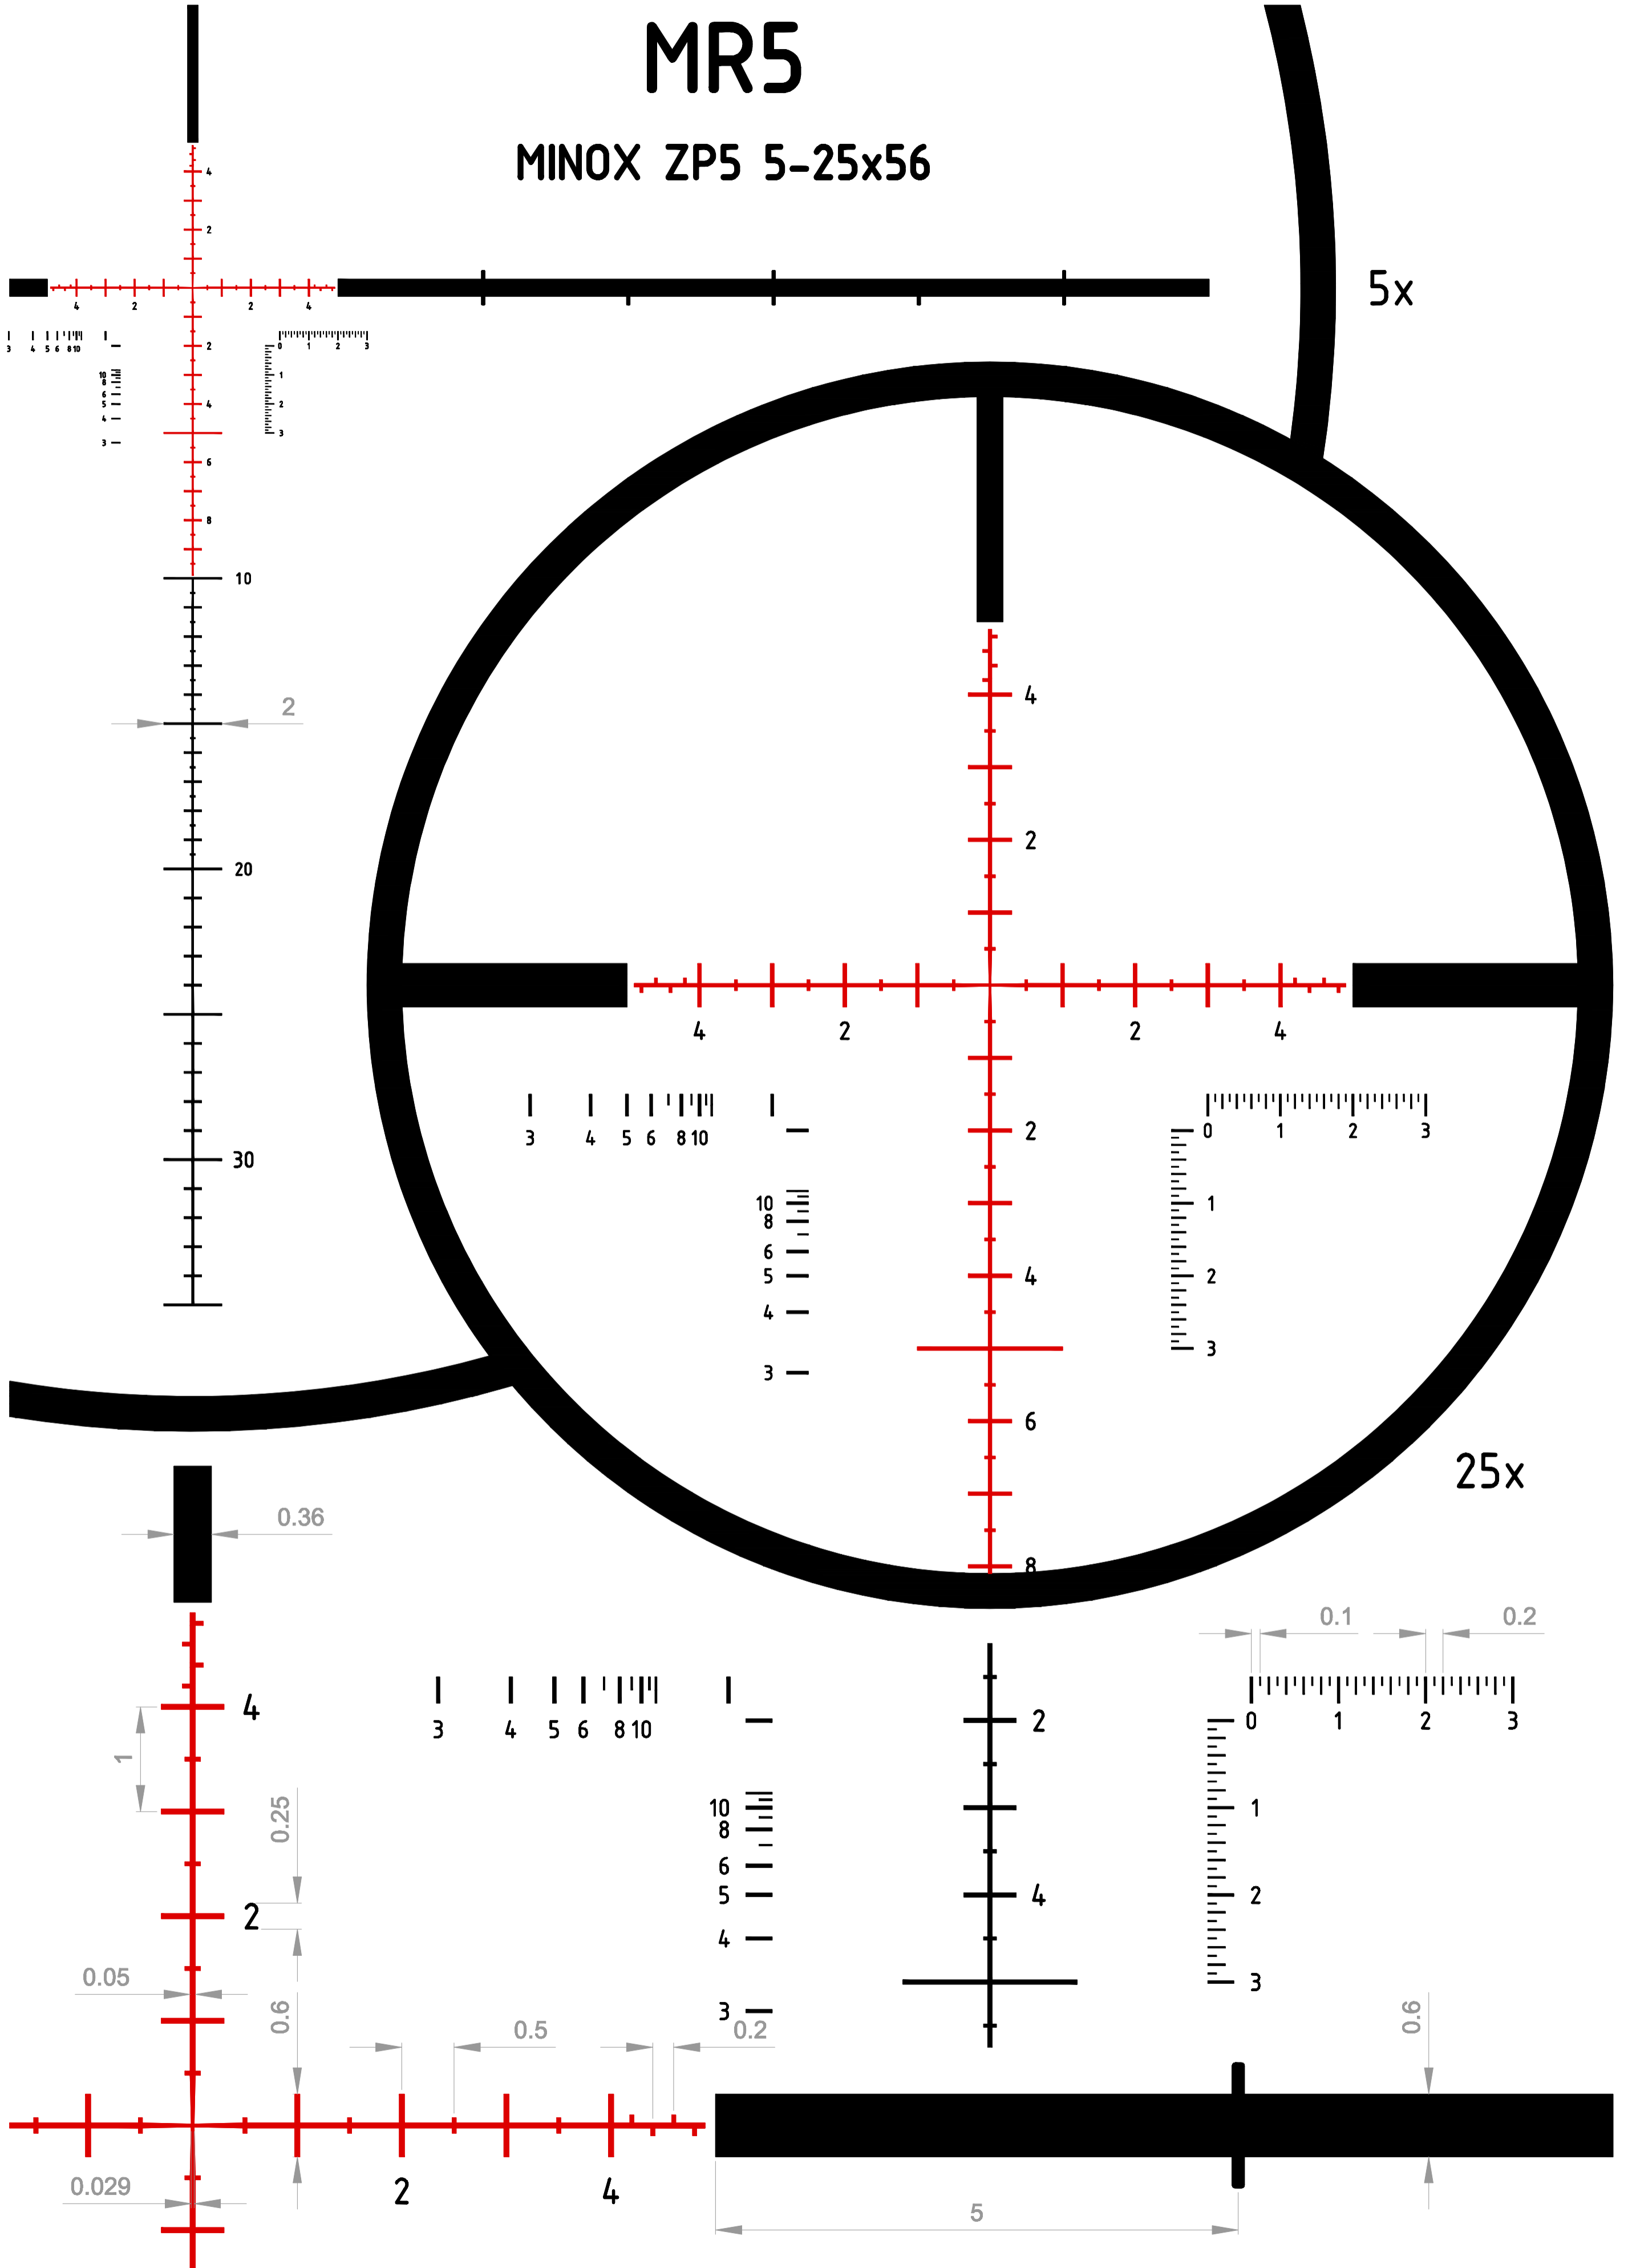

MR5

MINOX ZP5 5-25x56

alle Maße in mrad - all dimensions in mrad - 1 mrad = 10cm/100m