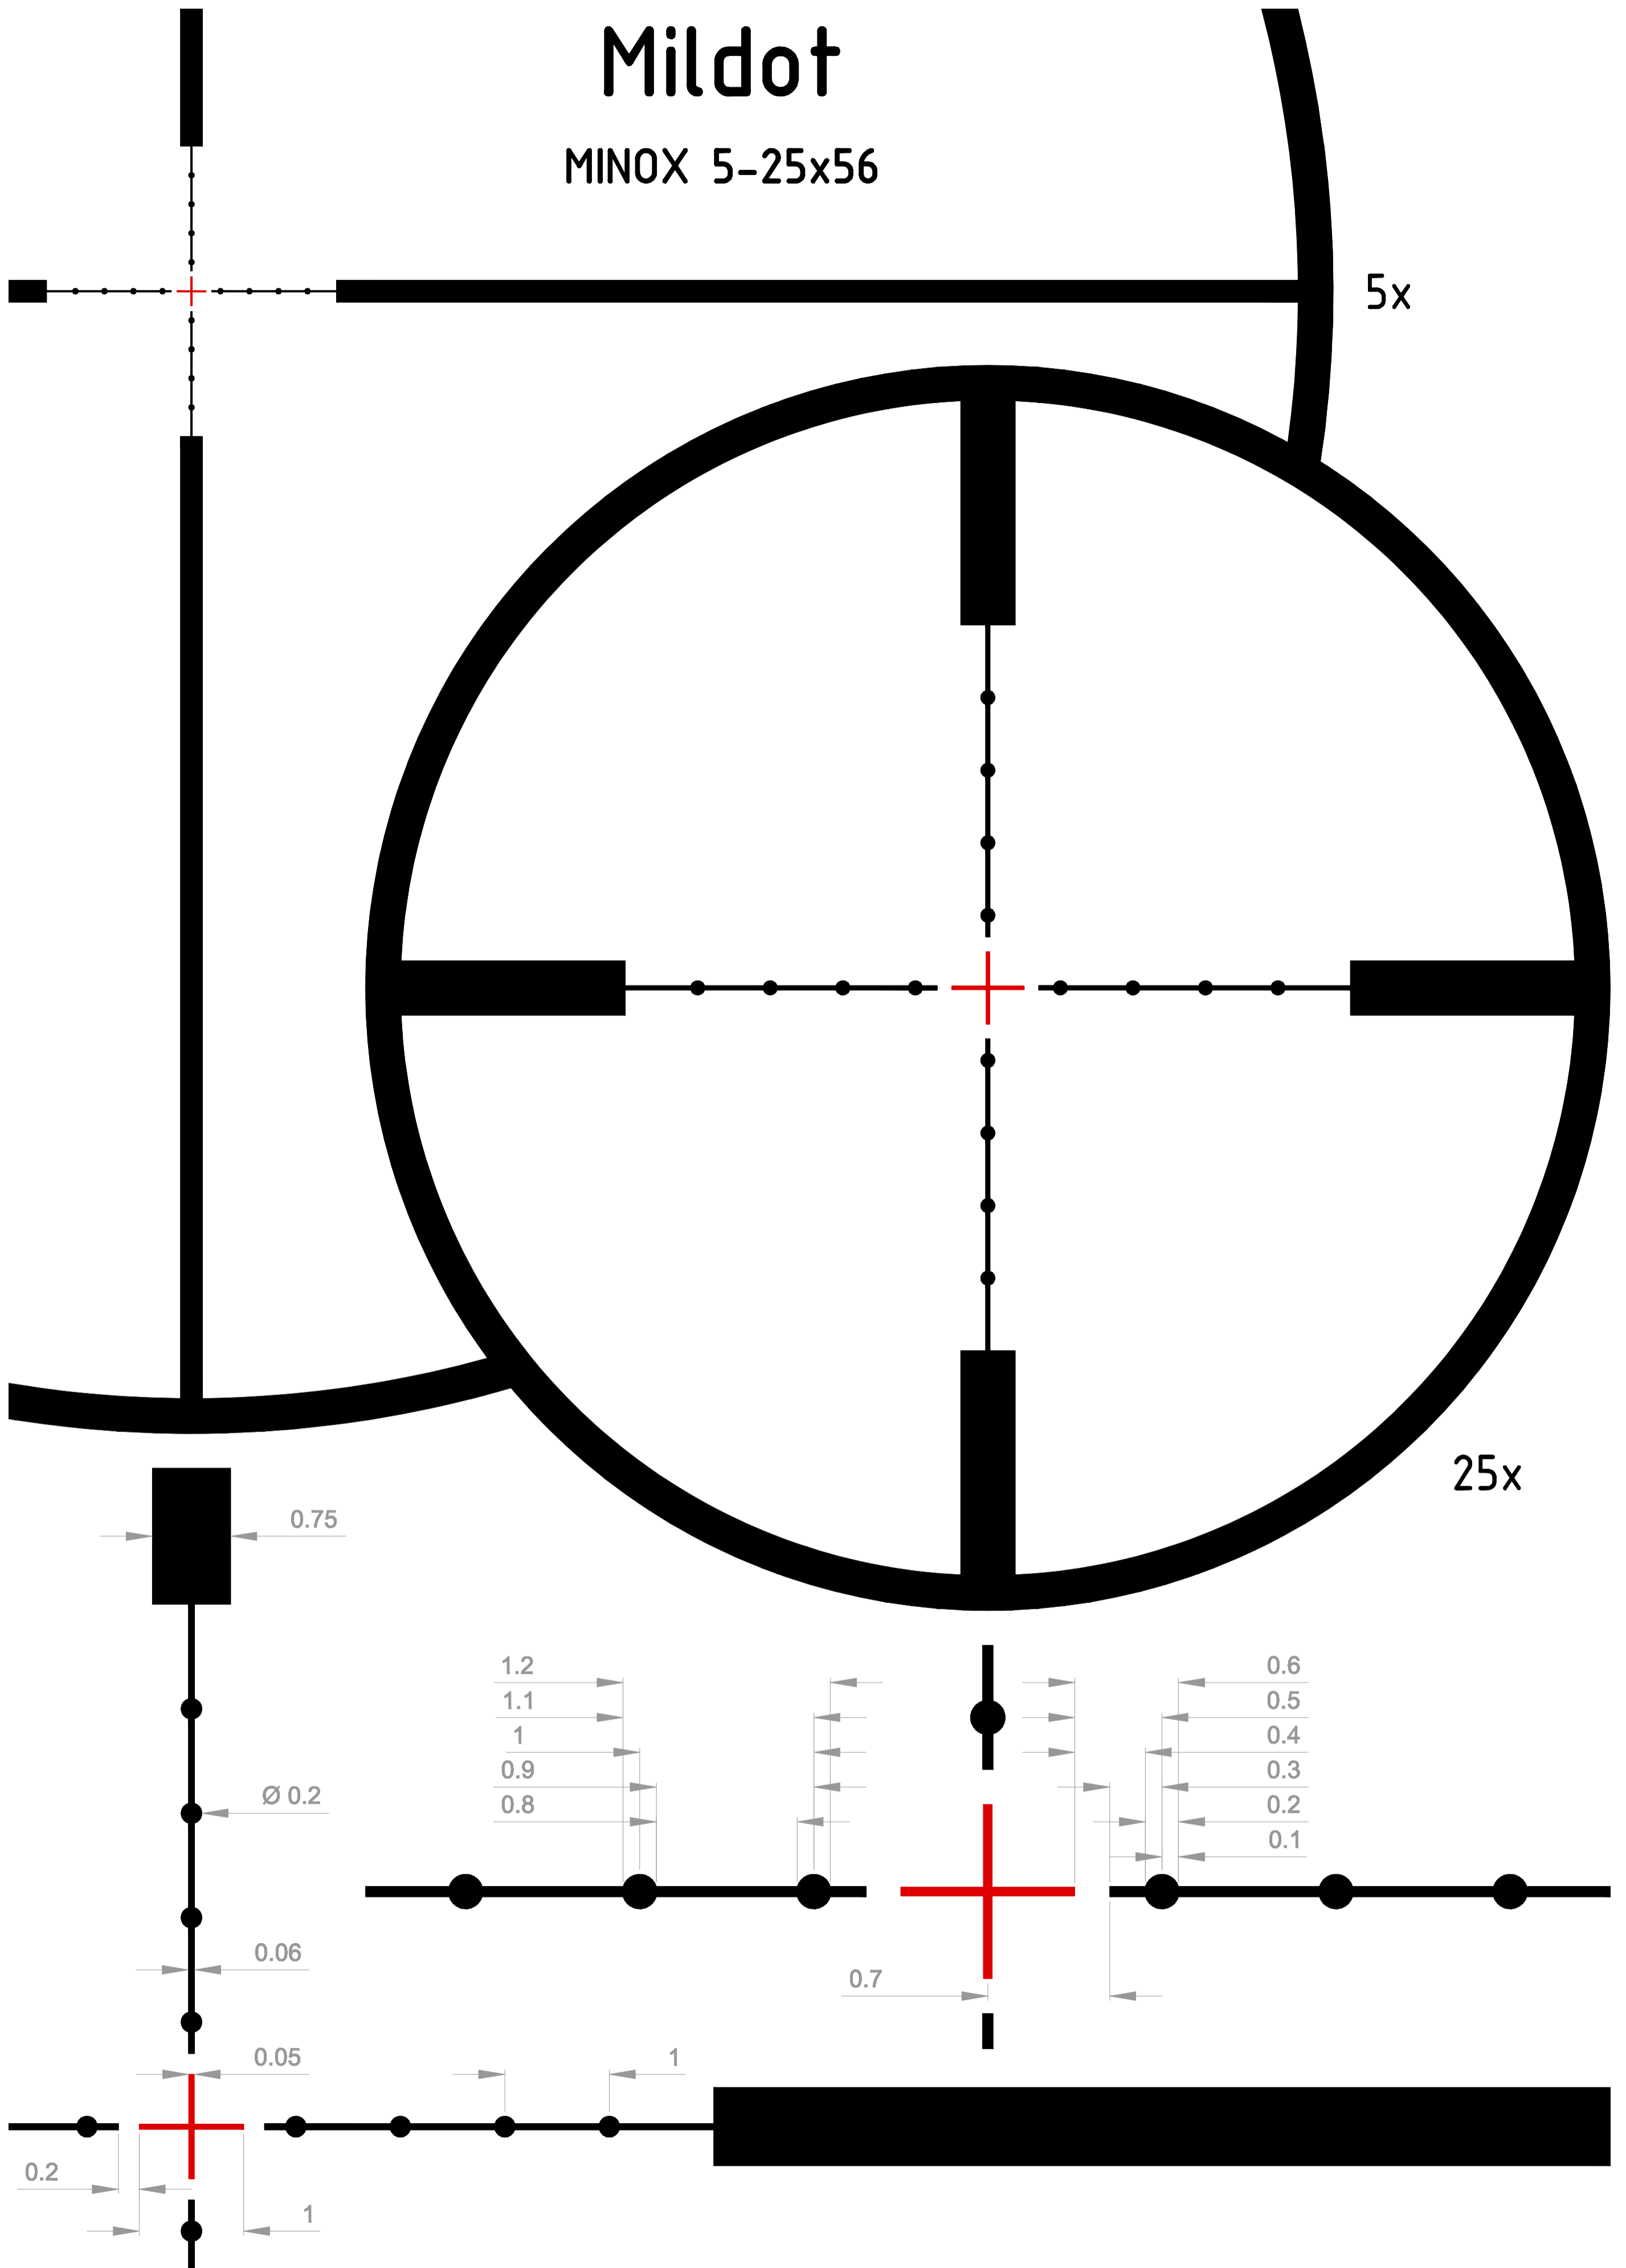

Mildot

MINOX 5-25x56

alle Maße in mrad - all dimensions in mrad - 1 mrad = 10cm/100m